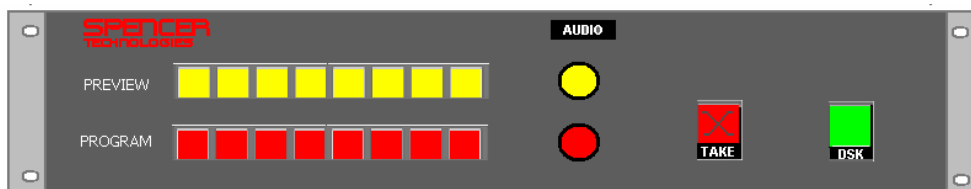

## COST EFFECTIVE HD/SD TV CHANNEL IN A BOX

- **HD PRIMARY AND SECONDARY CHANNELS; A COST EFFECTIVE SOLUTION**
- **Fast ROI:** Even small ADI markets can payoff the system in less than 6 months (just do the math)
- **Increase revenue** with Advertising Snipes and removing Promo's from Commercial Spot breaks
- **Multiple DSK "side panels"** with revenue generating Sponsor graphics (see example thumbnail)
- **Integrated** Master Control Channel Branding and Program length Play-out Server system
- **Program length material** is **Ingested** as SD/HD-SDI video or imported as files. Video editing is included
- **Built in;** Character Generator, Audio & Video Switchers/Mixers, Dual Channel DVE, multi-layer keyers, Voice Over processor, time & temperature module, **Auto By pass** in case of power or system failure
- **Automation control;** VDCP and Sony/Odetics protocols supported
- **As-run log reports included. Traffic system interface options available**
- **Improved Work flow;** The "Running Order" application **embeds** pre-defined "macro's" into each item  
These "effects macro's" are launched using timed Automation, GPI or manual trigger events
- **Embedded "Macro Effects"** include: Squeeze Backs with Audio ducking, Multi layer keying of Snipes, VO's, News and EAS "Tickers", station ID's, time & temperature
- **Lower "Promo" Post production costs:** Imported full screen Promo's are resized by the DVE in **real time**, making Promo's available for Air without the delays caused by post production editing
- **On Air "hot buttons"** for pre-defined PSA's, Station ID's, "Stand by" and Breaking News announcements (see Operator GUI screen)
- **Adobe After Effects;** Native file format Graphics are imported from both Windows & Quick Time versions
- **EAS Character Generator** option
- **Built in CODECS:** DVCPRO 50/100, XDCAMHD, MPEG-2. Supported **File formats**, AVI and MOV
- **Rugged IT Server design.** Internal 1-5 TB RAID-5 storage. Hot swap Drives, power supplies & fans
- **Control Panel.** Includes 8 x 2 Audio & Video Input Sources Switcher, Audio level controls, Program "Take" button and DSK selector. (Option available October 2009)